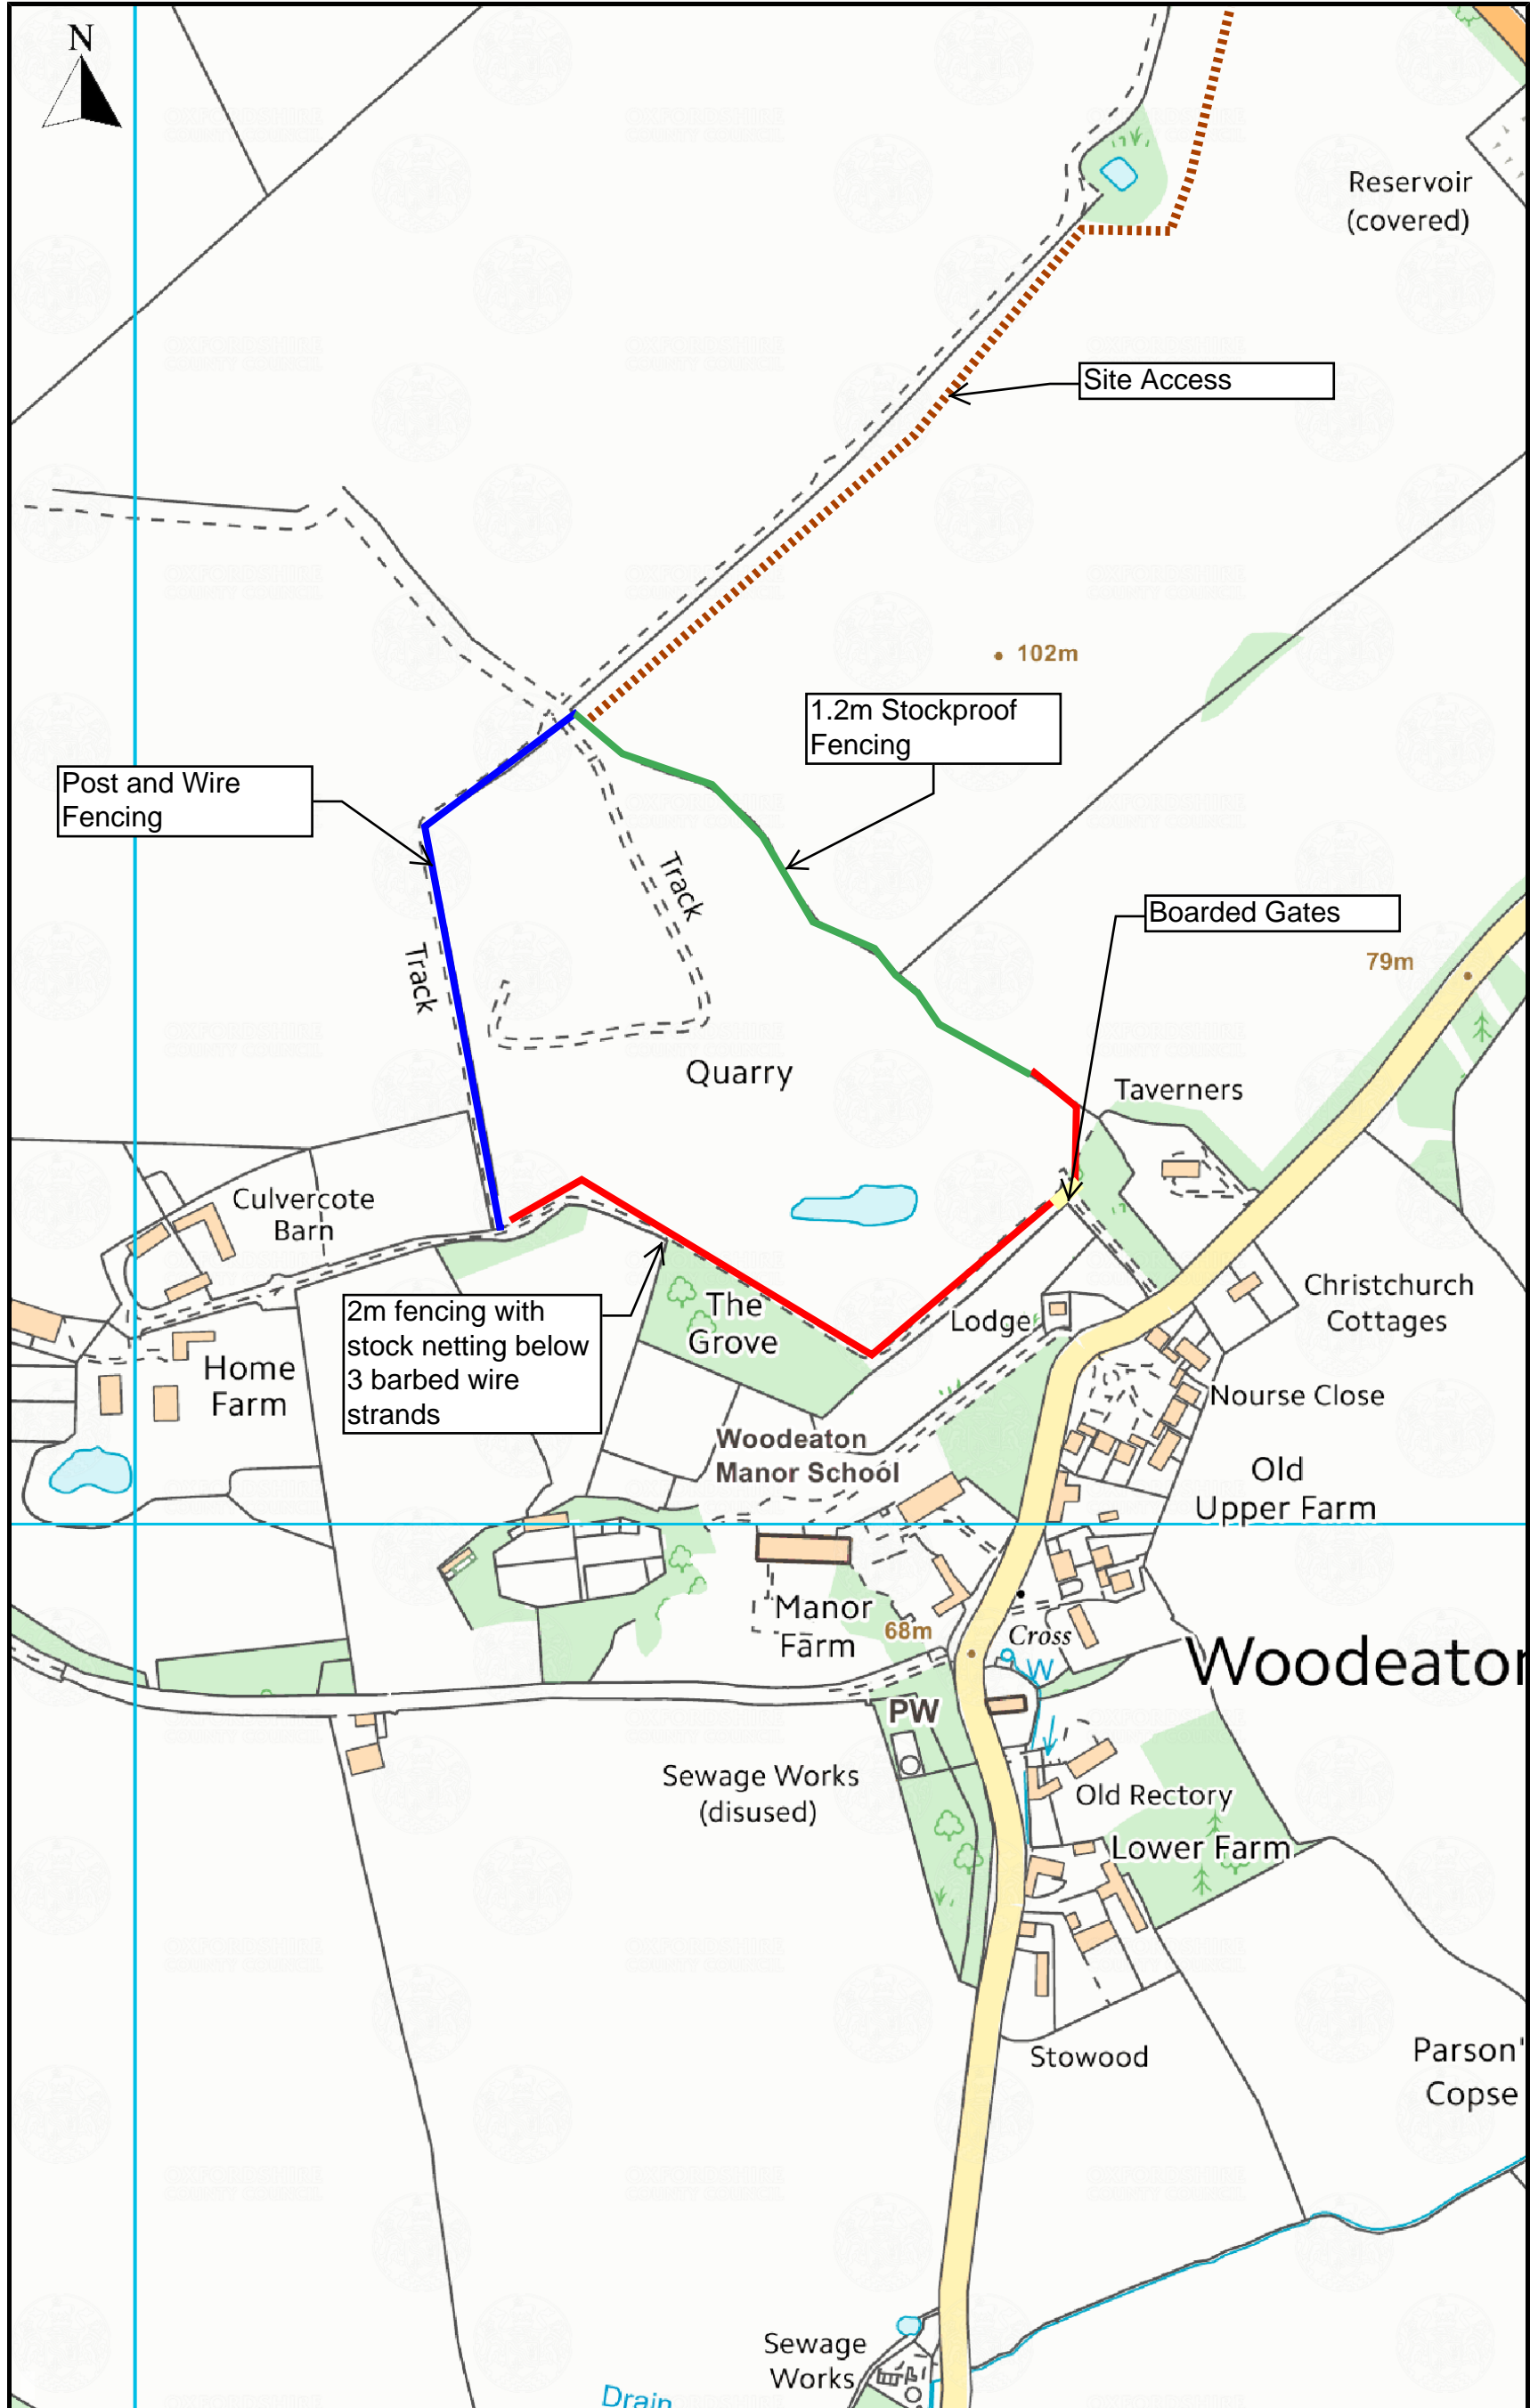

Map Legend  
No overlays selected

## Woodeaton Quarry

Annotations not  
to scale

15-Nov-2016

Scale 1: 3779

0 m 100 m 200 m